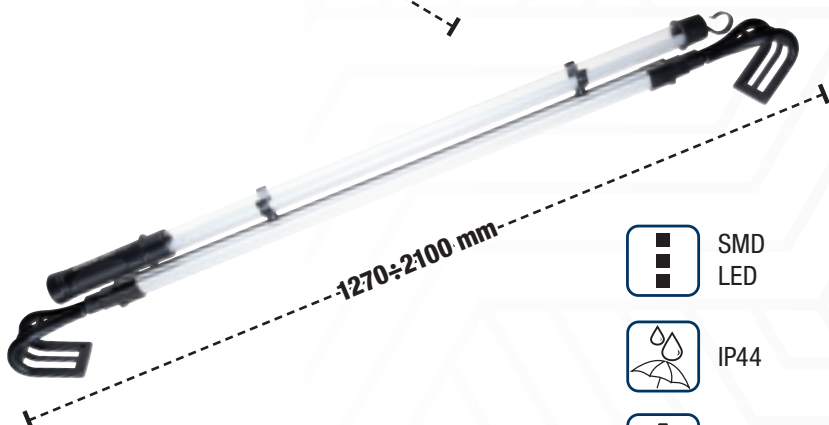

- SMD LED
- IP54
- 2xAAA

889 TS
U08890070

Pen-type LED torch in Aluminium - 110 Lumen

- SMD LED
- IP54
- 2xAAA

889 TM
U08890071

Pen-type LED torch in Aluminium - 170 Lumen

- SMD LED
- IP54
- 3xC

889 TL
U08890072

LED torch in Aluminium - 680 Lumen

- SMD LED
- IP54
- Li-ion

889 TR
U08890073

Rechargeable LED torch in Aluminium - 600 Lumen

- SMD LED
- IP44
- Li-ion

889 UB
U08890034

Rechargeable under bonnet LED inspection lamp